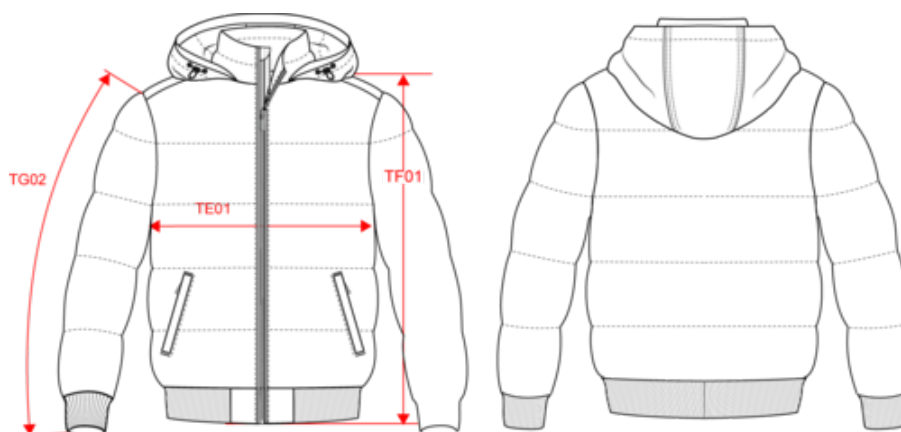

KARIBAN

K6166

Unisex recycled ribstop jacket with hood

- Lightweight, hard-wearing 380T ripstop fabric.
- Eco-friendly composition in recycled polyamide.
- Easy decoration access.

100% recycled ripstop 380T polyamide. Water-repellent fabric. 100% recycled polyester inner trim. Lined in 100% recycled polyamide. Straight fit. 2 zipped and piped side pockets. 1 inside patch pocket with tear release fastening. Front zip fastening. Stand-up collar with a lined, padded and adjustable 3-part hood with stopper. Ribbed cuffs and bottom hem. Invisible inner zip on the left-hand side and at the bottom hem for decoration access.

KARIBAN

K6166

Unisex recycled ribstop jacket with hood

Dimensions (cm)

| Measurements in cm | XS | S | M | L | XL | XXL | 3XL | 4XL |
|---|-------|-------|-------|-------|-------|-------|-------|-------|
| TE01 - 1/2 chest width at 1.5cm below armhole | 53.00 | 56.00 | 59.00 | 62.00 | 65.00 | 68.00 | 71.00 | 74.00 |
| TF01 - Total height from HSP | 67.00 | 69.00 | 71.00 | 73.00 | 75.00 | 77.00 | 79.00 | 81.00 |
| TG02 - Long sleeve length | 68.00 | 69.00 | 70.00 | 71.00 | 72.00 | 73.00 | 74.00 | 75.00 |